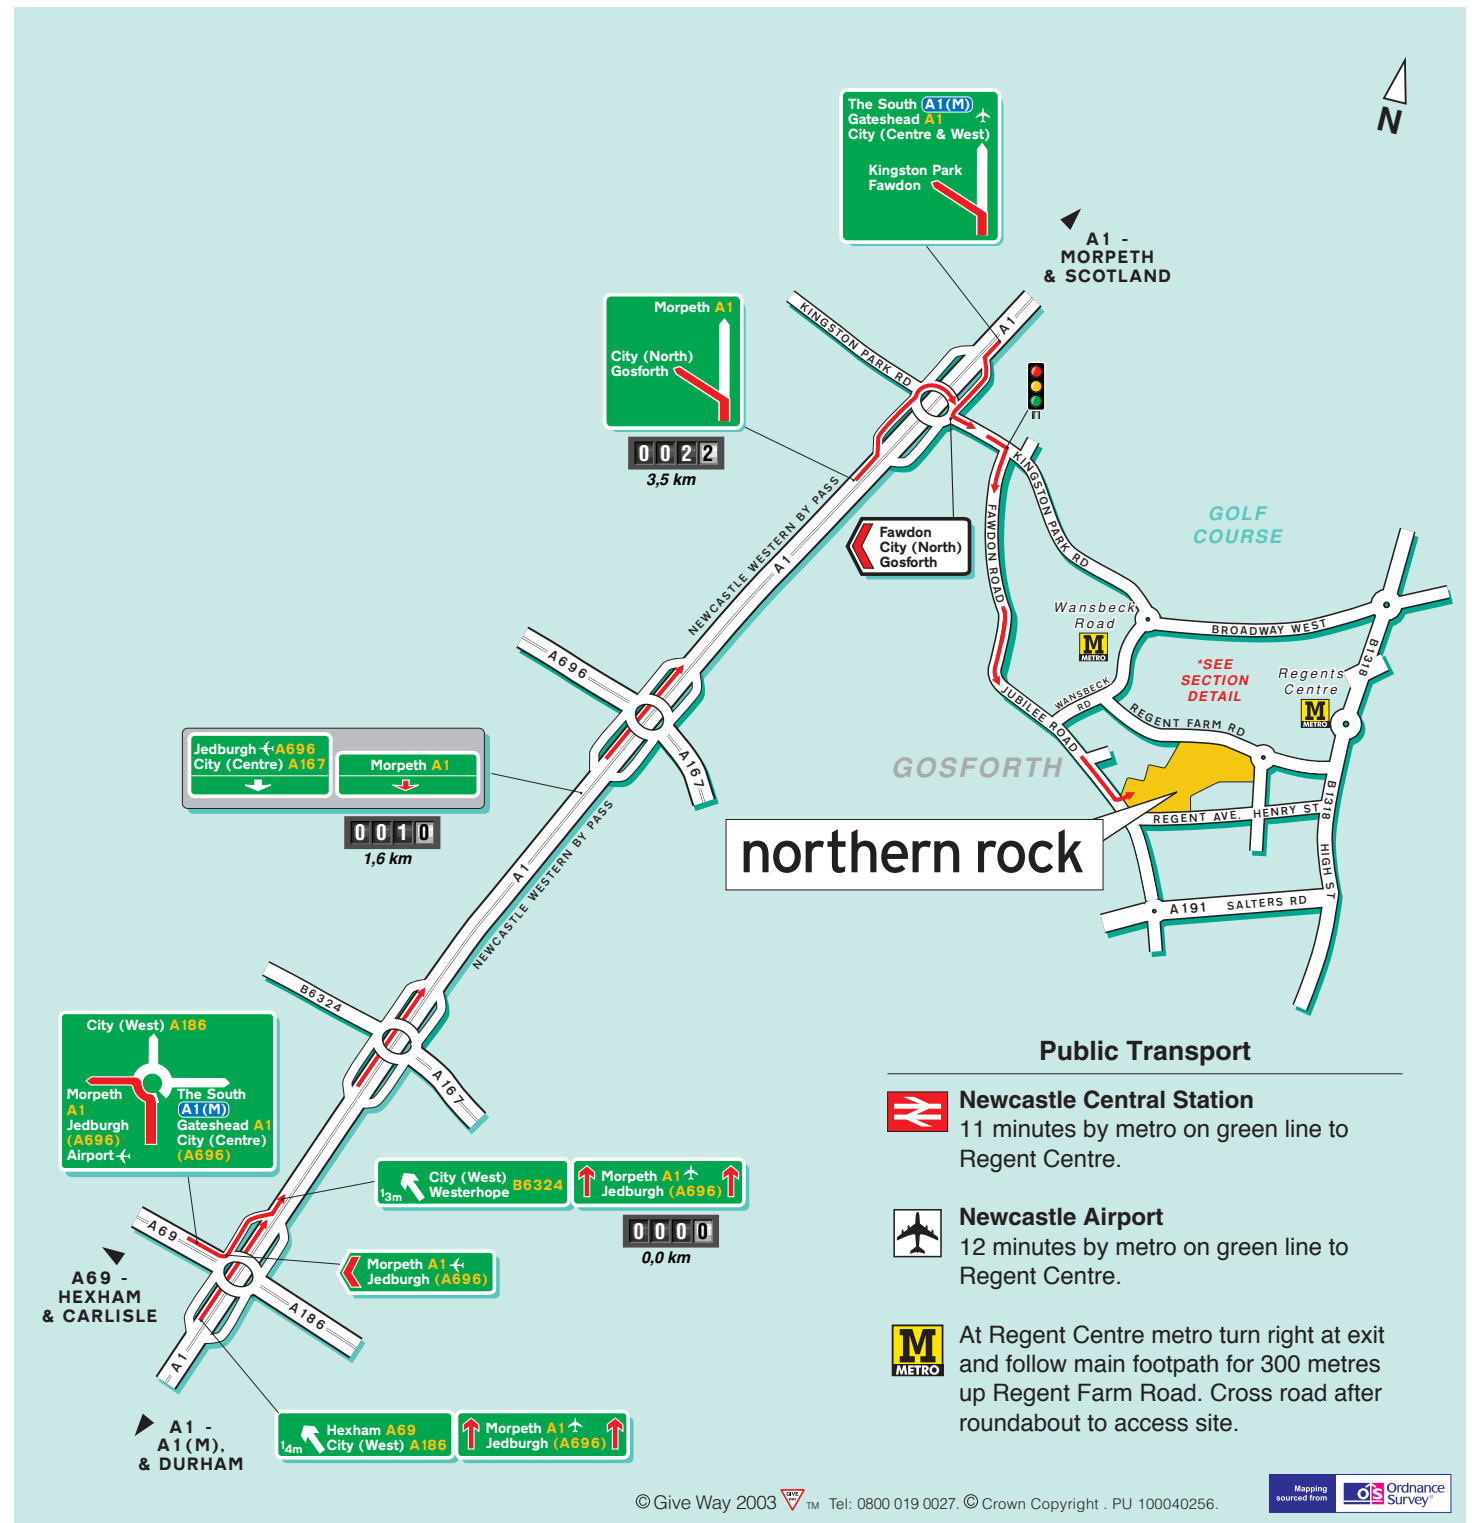

How to get to northern rock

Northern Rock plc.
Northern Rock House
Gosforth
Newcastle upon Tyne
NE3 4PL

Telephone: 0191 285 7191
Facsimile: 0191 284 8470
www.northernrock.co.uk

Public Transport

 **Newcastle Central Station**
11 minutes by metro on green line to Regent Centre.

 **Newcastle Airport**
12 minutes by metro on green line to Regent Centre.

 **At Regent Centre metro turn right at exit and follow main footpath for 300 metres up Regent Farm Road. Cross road after roundabout to access site.**